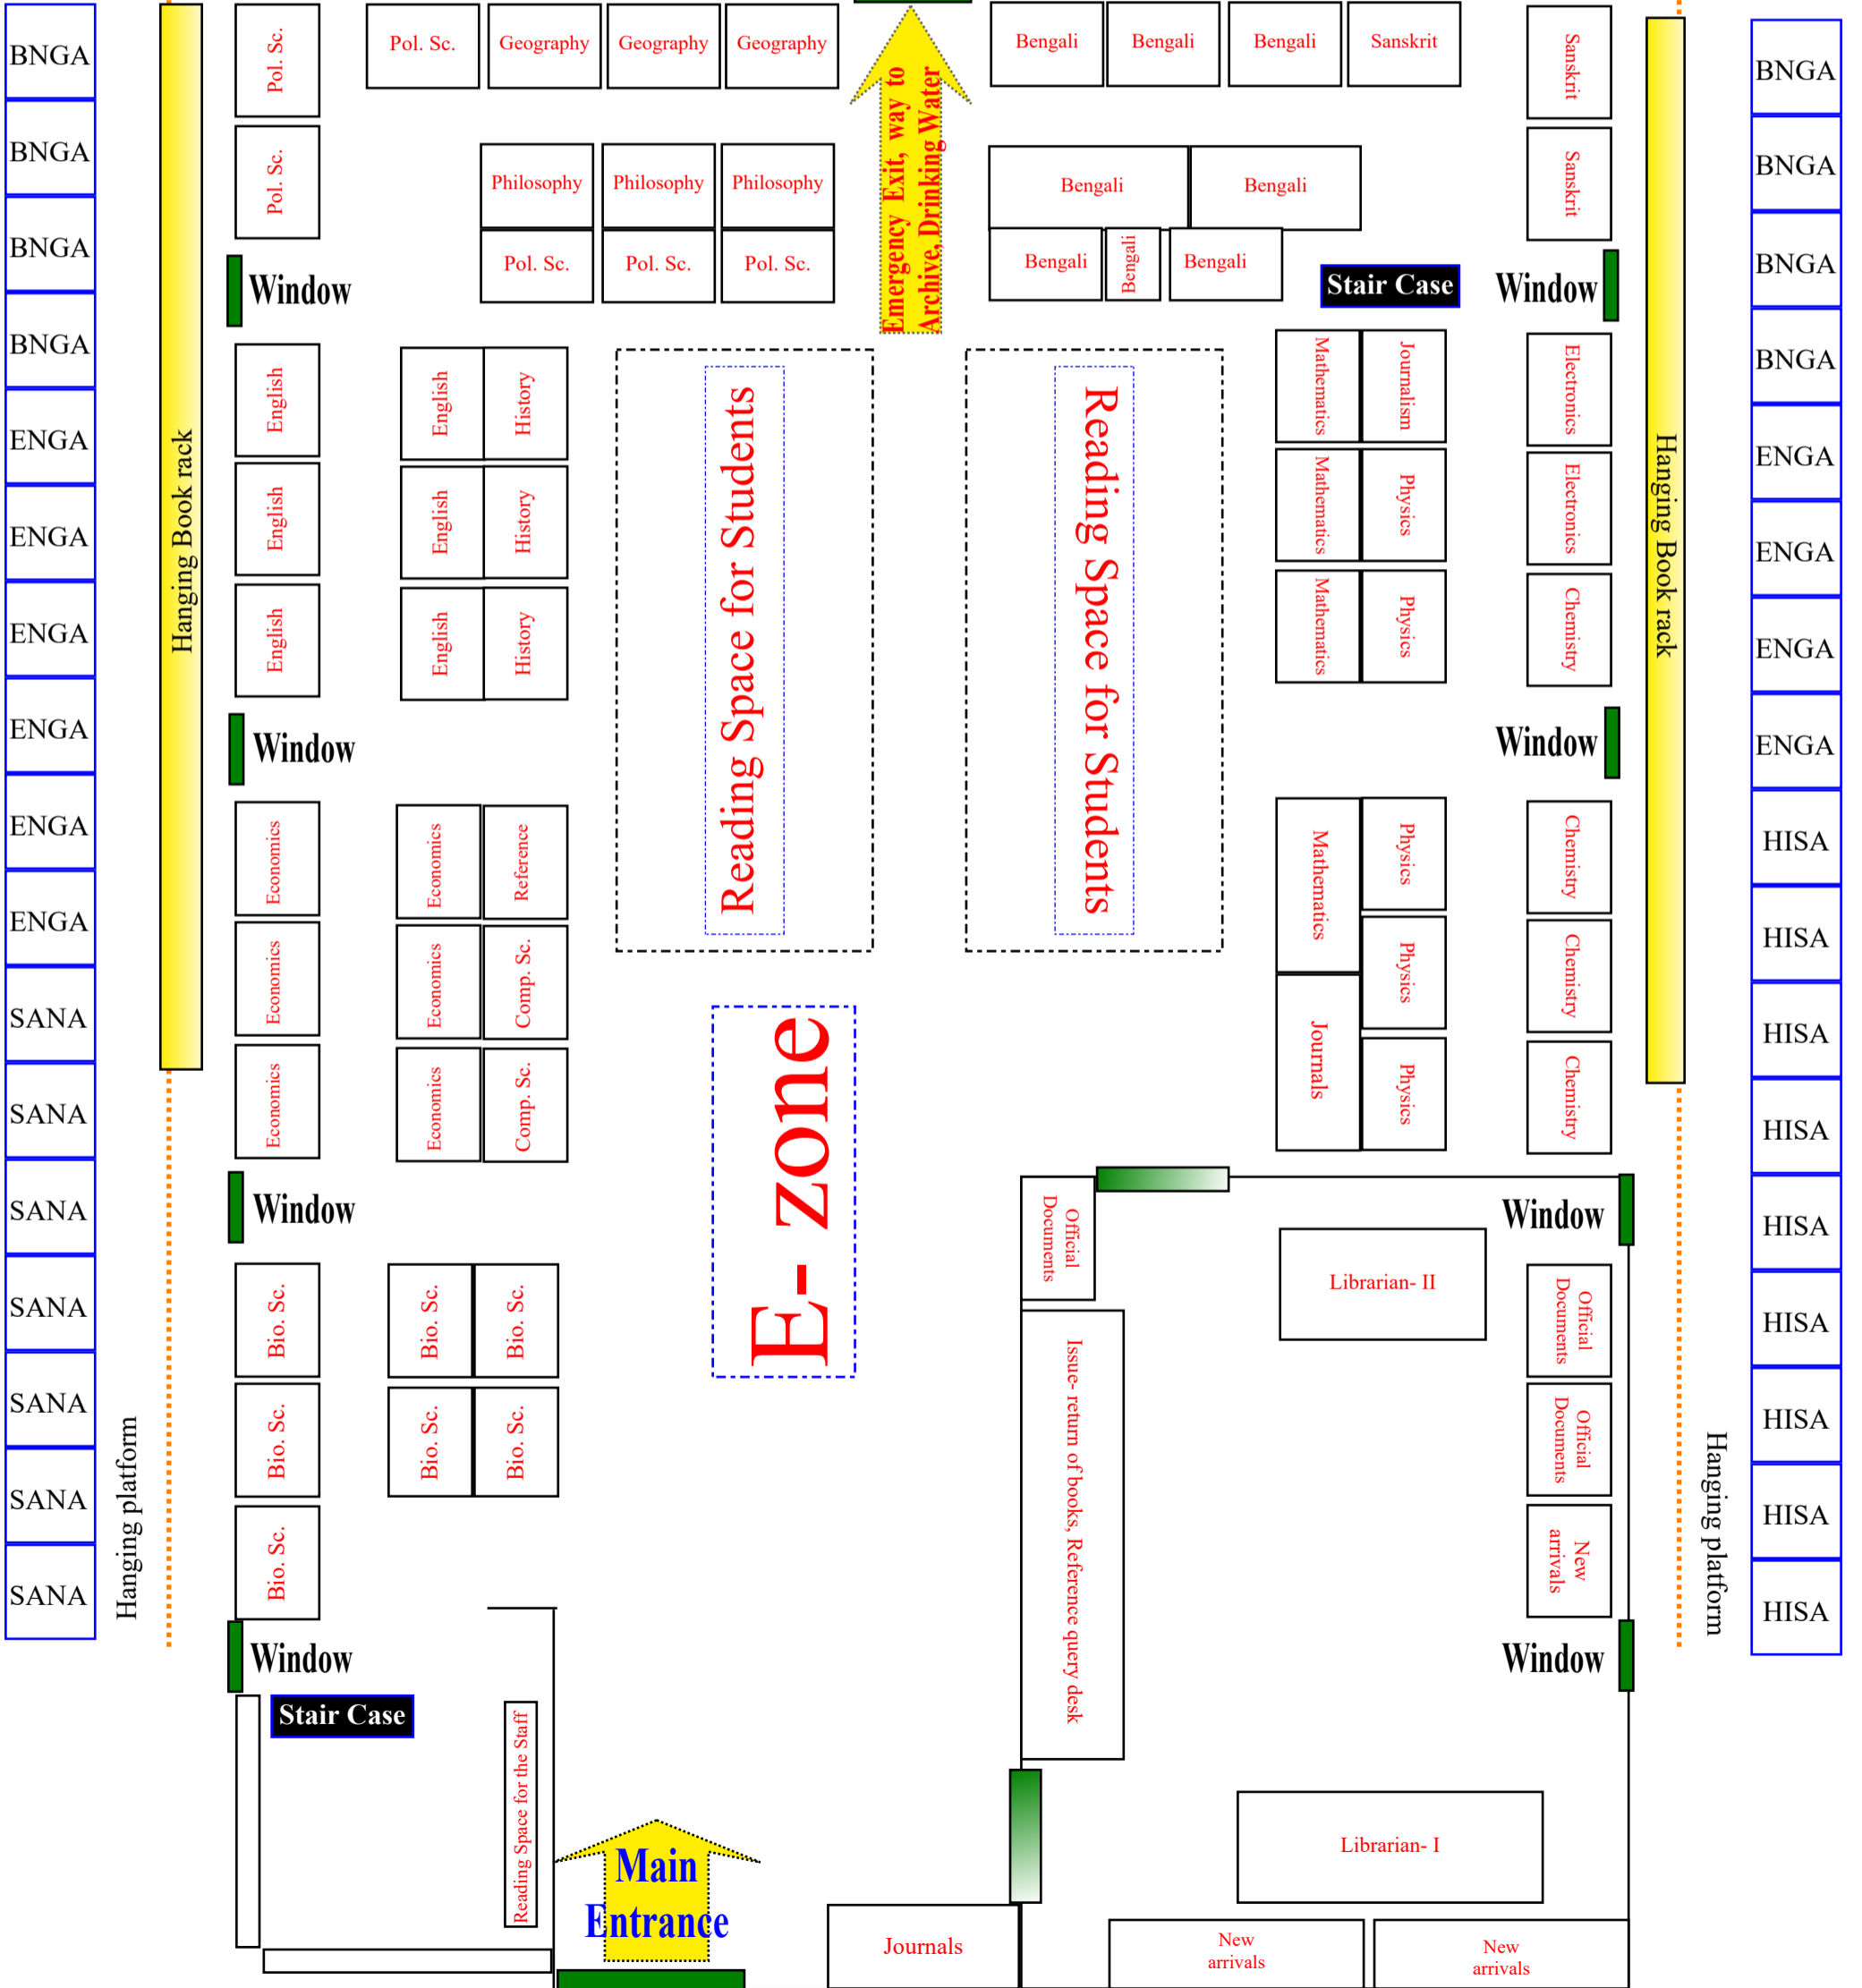

Turn left for emergency exit

EXIT

Emergency Exit & Toilet

Toilet

Hanging platform

Hanging platform

VIDYASAGAR COLLEGE CENTRAL LIBRARY DETAILED LAYOUT